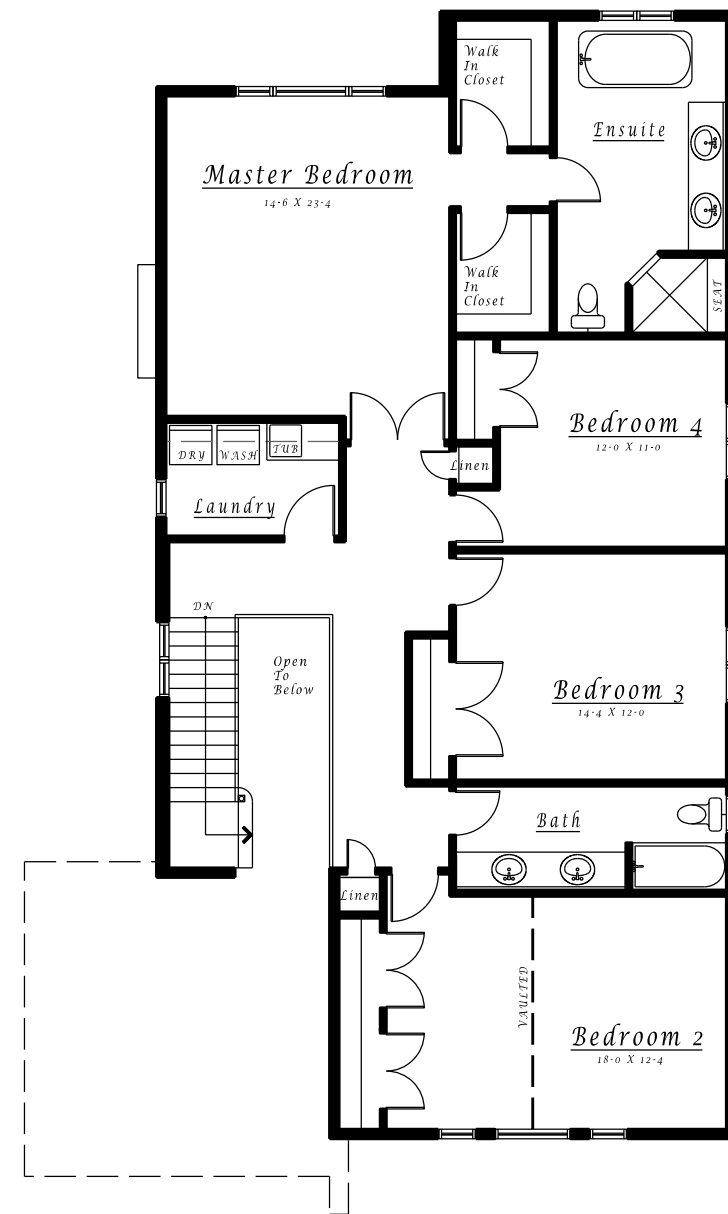

Basement

Ground Floor

1405 s.f.

Second Floor

1535 s.f.

*The Westvale*  
2940 s.f. Two Storey  
Gladebrook Homes 1951 Metro Road North