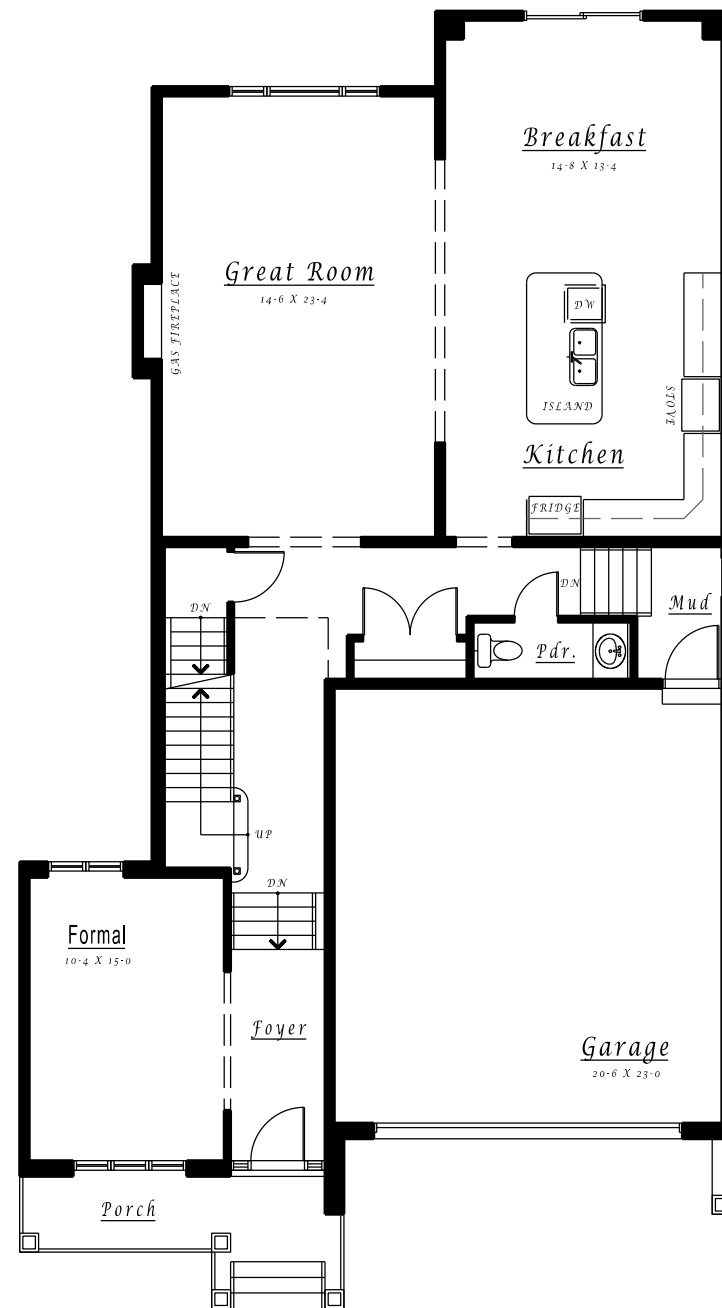

Basement

Ground Floor

1405 s.f.

Second Floor

1535 s.f.

*The Westvale*  
2940 s.f. Two Storey  
Gladebrook Homes 1951 Metro Road North